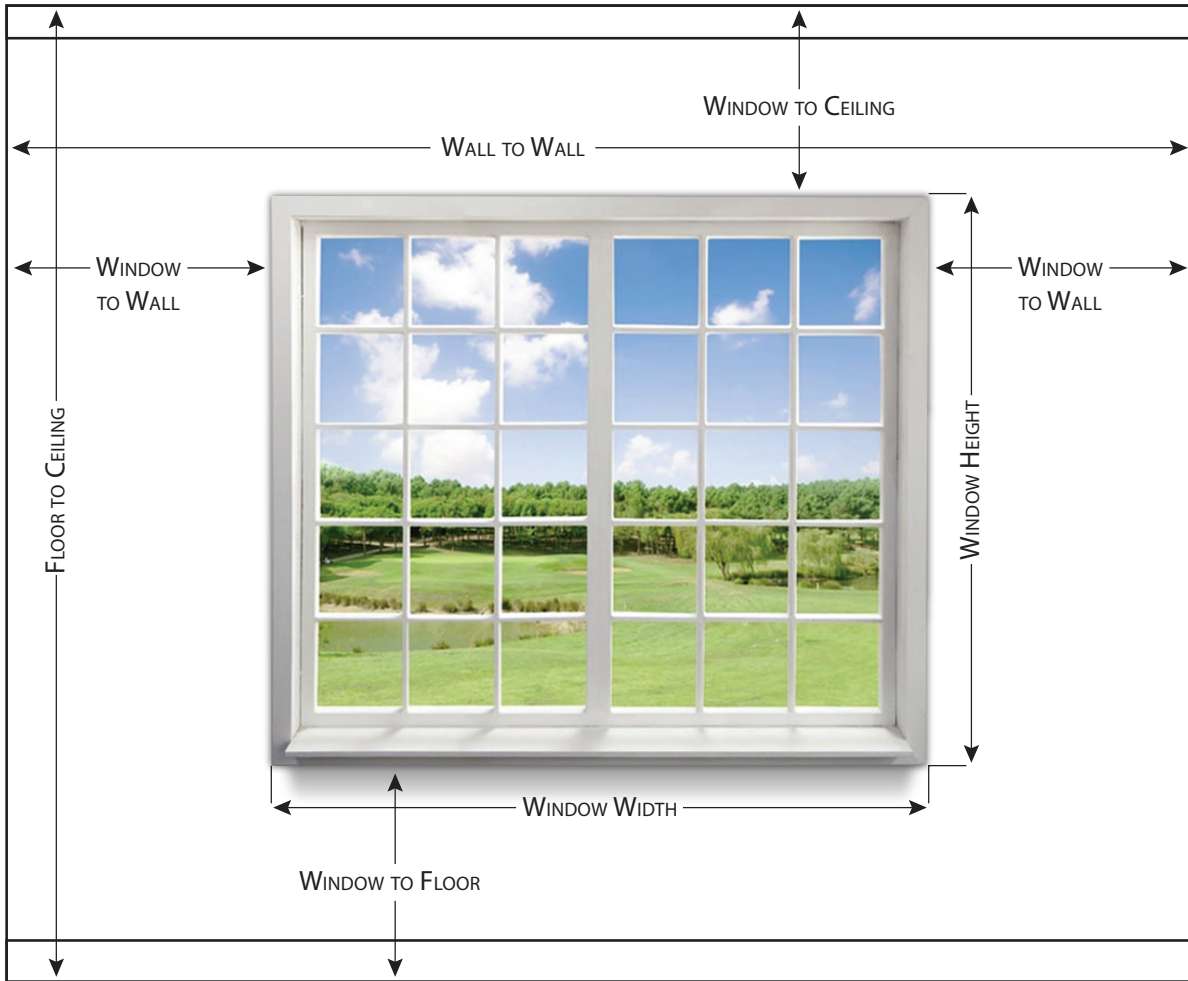

HOW TO MEASURE DRAPERIES

Main Measurements

Wall to Wall

Floor to Ceiling

Window Dimensions

Width

Height

Window to Ceiling

Window to Floor

Your Information

Your Name

Your Email

Window to Wall

Left Side

Right Side

Sidemark