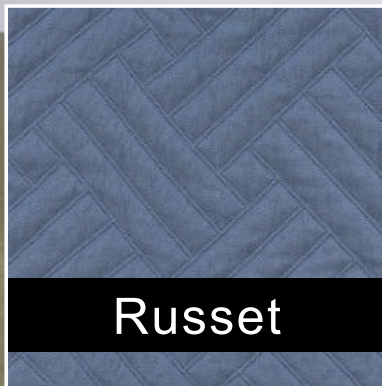

Crosby

Health Care Interiors

CROSBY

Crosby has a basketweave pattern that will work in both traditional and contemporary environments and six great color options from which to choose.

Finished Product Options:	Unquilted Bedspread
Material:	100% Polyester
NFPA701:	Yes
Anti-Microbial:	No
Width:	118
Vertical Repeat:	30
Horizontal Repeat:	16
Country of Origin:	Mexico
Wash:	Synthetic Detergent, No Higher than 140-160 degrees, No Bleach or Fabric Softener
Dry:	Tumbly Dry 105-120 degrees, 3-5 minutes, Avoid tangling