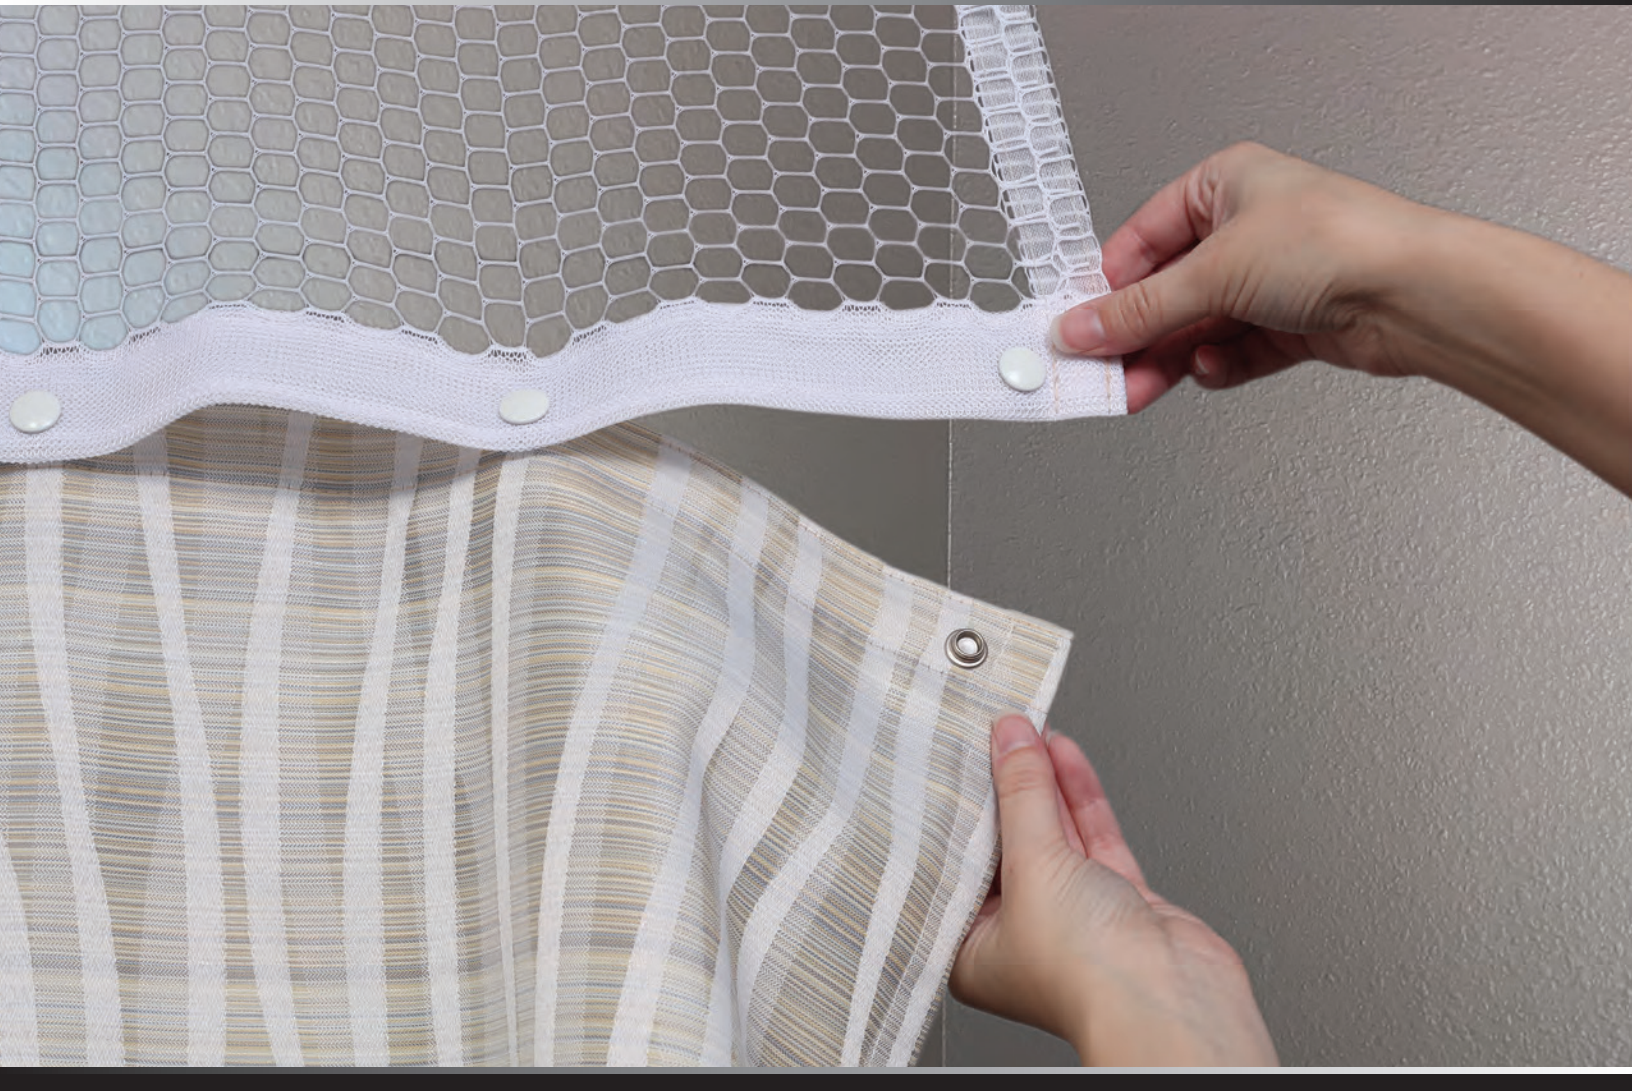

Practi-Cube™

HCI Introduces

Practi-Cube™ Modular Cubicle Curtain System

Make life easier for your housekeeping team and cleaner for your residents. Practi-Cube™ addresses the need to make regular cleaning and maintenance of your facility's cubicle curtains safe, convenient, and time effective.