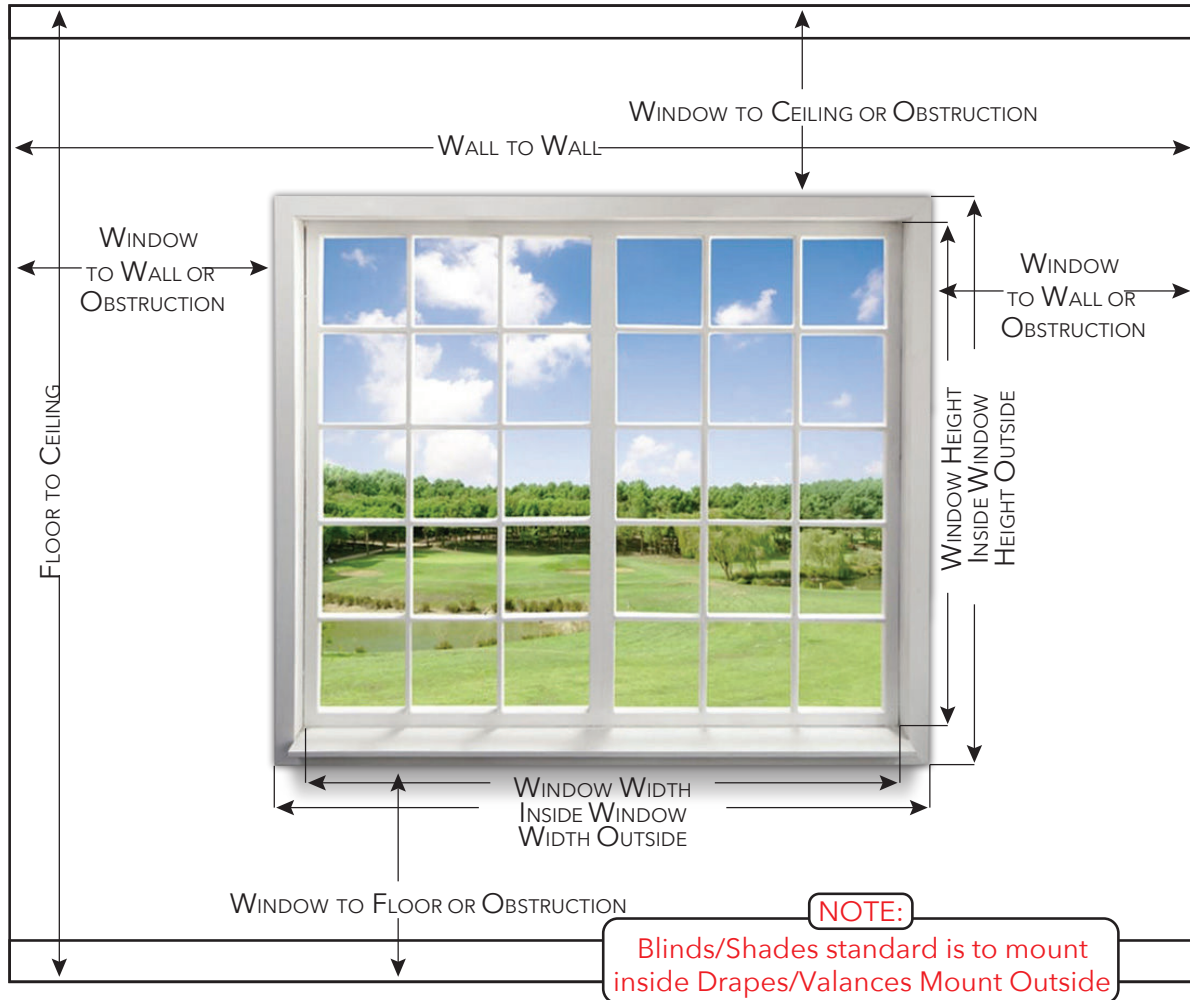

HOW TO MEASURE DRAPERIES

Main Measurements

Wall to Wall

Floor to Ceiling

Window to Ceiling

Window to Floor

Window to Wall

Left Side

Right Side

Window Dimensions

Width Inside

Width Outside

Height Inside

Height Outside

Your Information

Your Name